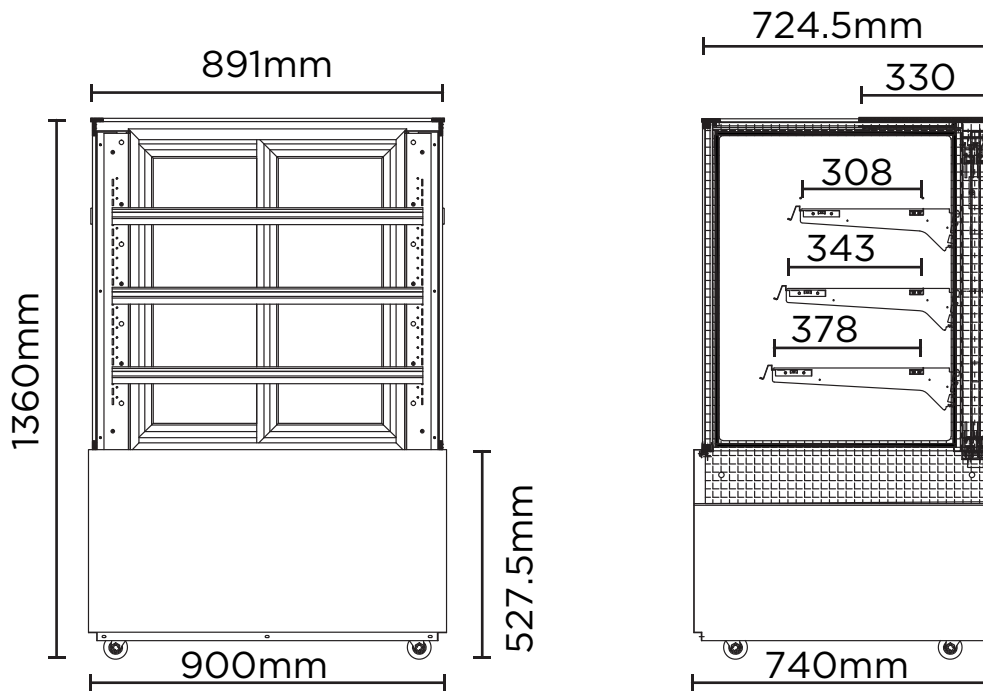

FD4T0900C | 4 Tier Cold Food Display 900mm

Food Displays

FD4T0900C

**4 TIER COLD
FOOD DISPLAY
900MM**

FD4T0900C | 4 Tier Cold Food Display 900mm

Food Displays

SPECIFICATIONS	Part Number	3736308
	Capacity	417L
	Temp. Range	+2 to +6°C
	Max. Ambient Temp.	32°C
	Refrigeration Power	700W
	Energy Consumption	13.875kWh/24h
	Gross Weight	230kg
	Packaged Dimensions	1000 x 850 x 1510 mm
	Refrigerant	R404a
	Plug Supplied	Yes, 1 x 10A
	Plug Location	Rear, Right Hand Side
	Main Light	LED
	Number of Doors	2
	Door Type	Sliding
	Temp. Controller	Digital
	Castors	Yes
	No. of Shelves inc. Base	4
Shelves Dimensions	817(w) x 307(d), 817(w) x 342(d), 817(w) x 377(d) mm	
Colour	Stainless Steel	
Warranty	1 Year Parts & Labour	
Warranty Service	Bromic Extra Care	

DIMENSIONS	External (mm)	
	Width	900
	Depth	740
	Height	1360
	Internal (mm)	
	Width	874
Depth	647	
Height	828	

BROMIC PTY Ltd reserve the right to alter specifications without notice.