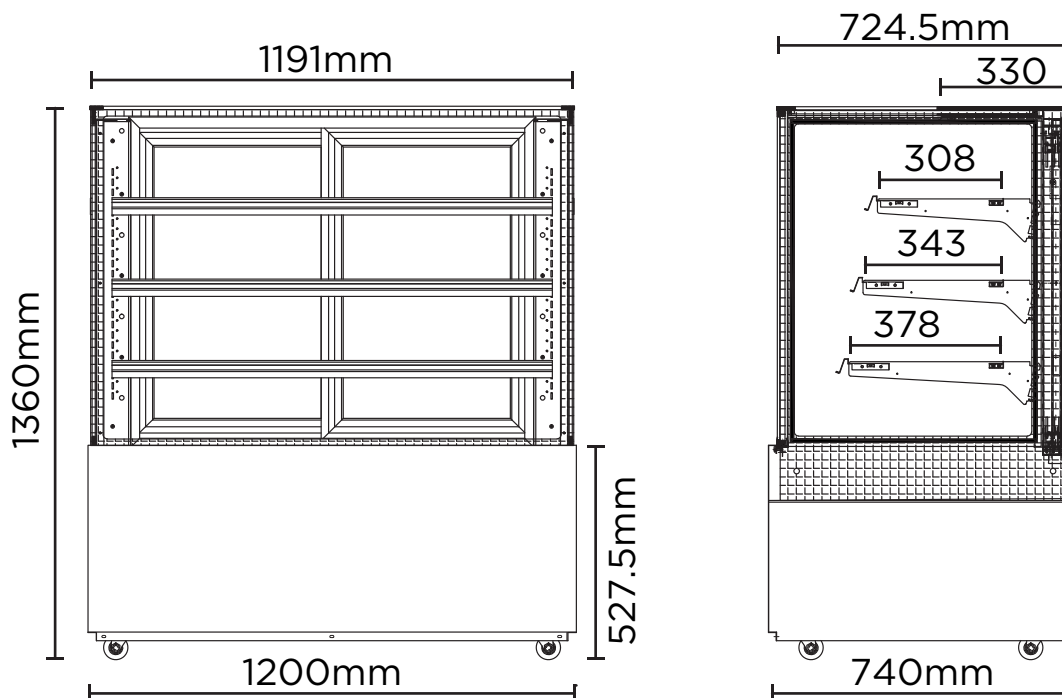

FD4T1200C | 4 Tier Cold Food Display 1200mm

Food Displays

SPECIFICATIONS	Part Number	3736309
	Capacity	542L
	Temp. Range	+2 to +6°C
	Max. Ambient Temp.	32°C
	Refrigeration Power	1000W
	Energy Consumption	15.574kWh/24h
	Gross Weight	282kg
	Packaged Dimensions	1300 x 850 x 1510 mm
	Refrigerant	R404a
	Plug Supplied	Yes, 1 x 10A
	Plug Location	Rear, Right Hand Side
	Main Light	LED
	Number of Doors	2
	Door Type	Sliding
	Temp. Controller	Digital
	Castors	Yes
	No. of Shelves inc. Base	4
Shelves Dimensions	1117(w) x 307(d), 1117(w) x 342(d), x 1117(w) x 377(d) mm	
Colour	Stainless Steel	
Warranty	1 Year Parts & Labour	
Warranty Service	Bromic Extra Care	

DIMENSIONS	External (mm)	
	Width	1200
	Depth	740
	Height	1360
	Internal (mm)	
	Width	1174
	Depth	647
	Height	828