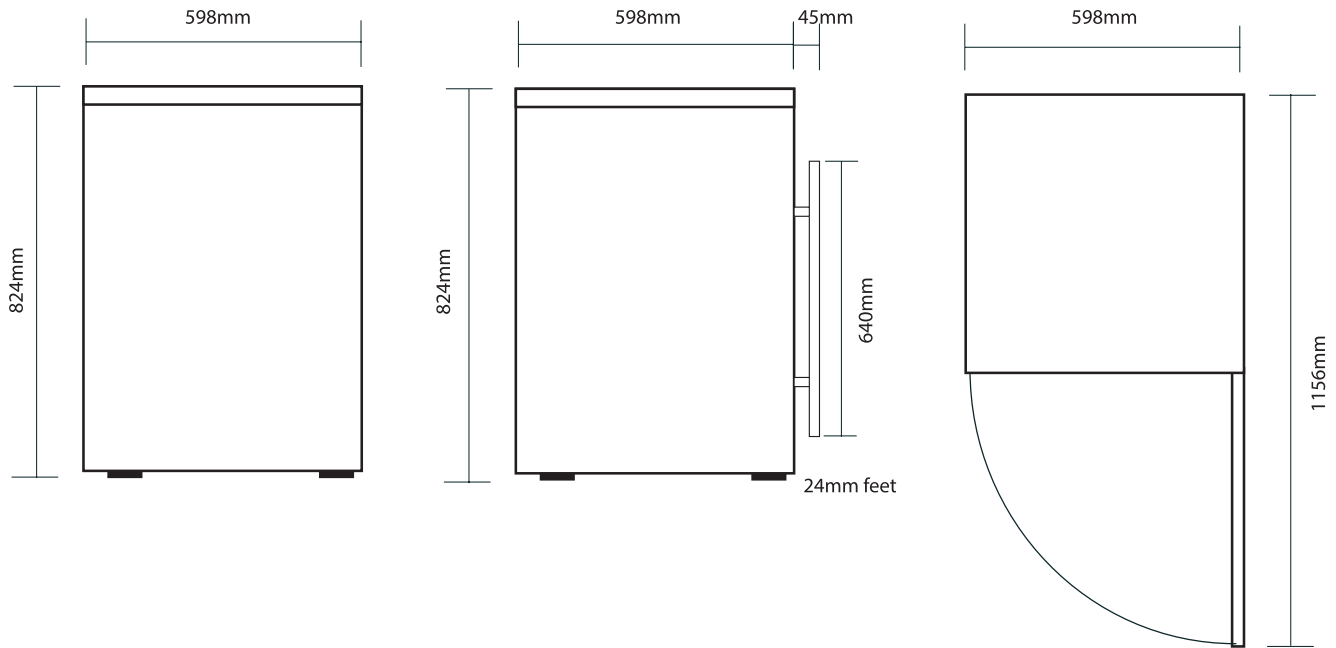

UBC0140SD | Underbench Storage Chiller 138L

Bar Chillers & Freezers

UBC0140SD

**UNDERBENCH
STORAGE
CHILLER 138L**

UBC0140SD | Underbench Storage Chiller 138L

Bar Chillers & Freezers

SPECIFICATIONS

Part Number	3736208	Door Swing Dimension	594mm
Capacity	138L	Total Depth of Door Open	1156mm
Temperature Range	+1 to +10°C	Door Shape	Hinged
Max Ambient Temp.	32°C	Self-Closing Door	Yes
Refrigeration Capacity	150W	Door Lock	Yes
Energy Consumption	1.1kwh/24h	No. of Doors	1
Current	1.2A	Temp. Controller	Digital
Gross Weight	38kg	Castors	No, Feet + Rollers
Packaged Dimensions	650 x 650 x 885 mm	No. of Shelves inc. Base	4
Refrigerant	R134a	Shelves Dimensions	510(w) x 360(d) mm
Plug Supplied	Yes, 1 x 10A	Narrow-Gauge Shelving	Yes
Plug Location	Rear, bottom	Colour	Stainless Steel
Main Light	N/A	Warranty	1 Year, Parts & Labour
Door Type	Solid	Warranty Service	Bromic Extra Care

DIMENSIONS

External (mm)	
Width	598
Depth	643
Height	824
Internal (mm)	
Width	490
Depth	400
Height	680

All information is correct at the time of publication. BROMIC PTY Ltd reserve the right to alter specifications without notice.