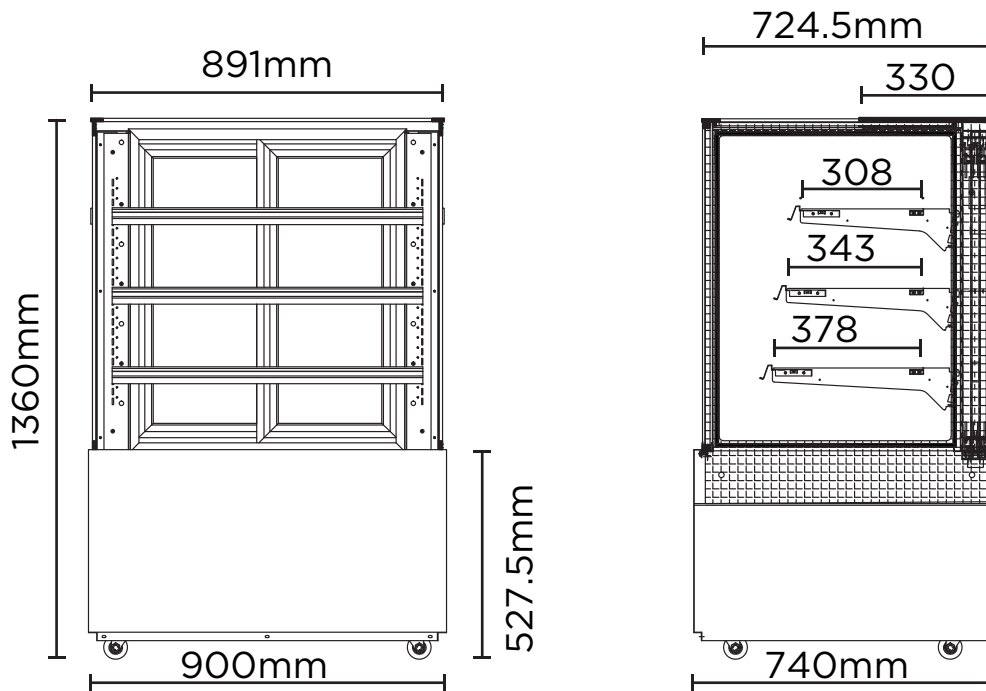

FD4T0900H | 4 Tier Hot Food Display 900mm

Food Displays

FD4T0900H

**4 TIER HOT
FOOD DISPLAY
900MM**

FD4T0900H | 4 Tier Hot Food Display 900mm

Food Displays

SPECIFICATIONS	Part Number	3736304
	Capacity	417L
	Temp. Range	+50 to +70°C
	Max. Ambient Temp.	N/A
	Energy Consumption	N/A
	Gross Weight	186kg
	Packaged Dimensions	1000 x 850 x 1510 mm
	Plug Supplied	Yes, 1 x 15A
	Plug Location	Rear, Right Hand Side
	Main Light	T5
	Number of Doors	2
	Door Type	Sliding
	Temp. Controller	Digital
	Castors	Yes
	No. of Shelves inc. Base	4
	Shelves Dimensions	817(w) x 307(d), 817(w) x 342(d), 817(w) x 377(d) mm
Colour	Stainless Steel	
Warranty	1 Year Parts & Labour	
Warranty Service	Bromic Extra Care	

DIMENSIONS	External (mm)	
	Width	900
	Depth	740
	Height	1360
	Internal (mm)	
	Width	874
Depth	647	
Height	828	

BROMIC PTY Ltd reserve the right to alter specifications without notice.