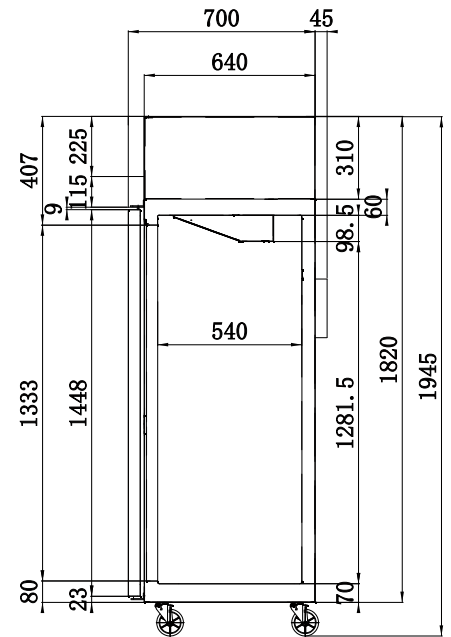

**Top Mounted Double Door
Refrigerator / Freezer**

YBF9239

FEATURES

- Dual-temperature all-in-one fridge and freezer
- 2 door unit only 1200mm wide
- 855 LT Capacity
- Top mounted unit
- Stainless steel exterior and interior
- 2 x Heavy Duty Embraco compressors R404 GAS (Freezer) and R134 GAS (Fridge)
- 40 degree working ambient temperature
- 2 x Carel digital controller for independent control of fridge and freezer
- Self-closing doors
- White PVC heavy duty shelving
- Heavy duty castors for easy mobility
- Recessed door handles standard
- Safety door lock
- Magnetic door gaskets
- Designed to work in the busiest kitchens
- Tailor-made to handle the Australian climate
- Interior Light

DUAL TEMPERATURE ALL-IN-ONE REFRIGERATORS / FREEZERS

INFORMATION	YBF9239
Capacity	855L
Power	700W
Voltage	220~240V/50Hz
Working Temp	-2°C~+8°C / -22°C~-17°C
Ambient Temp	40°C
Dimensions(mm)	W1200 x D745 x H1950,155kg
Packaging Dimensions(mm)	W1240 x D774 x H2030,165kg