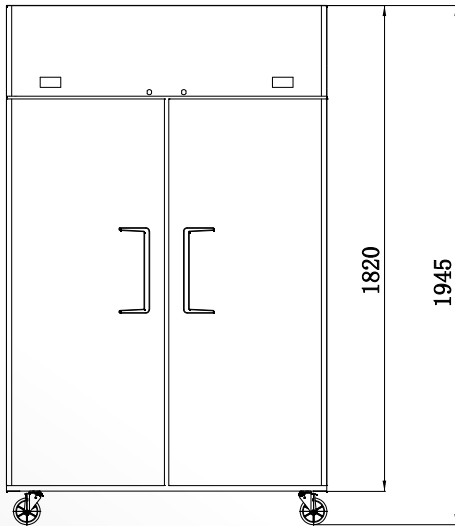

**Top Mounted Double Door
Refrigerator / Freezer**

YBF9239

FEATURES

- Dual-temperature all-in-one fridge and freezer
- 2 door unit only 1200mm wide
- 855 LT Capacity
- Top mounted unit
- Stainless steel exterior and interior
- 2 x Heavy Duty Embraco compressors R404 GAS (Freezer) and R134 GAS (Fridge)
- 40 degree working ambient temperature
- 2 x Carel digital controller for independent control of fridge and freezer
- Self-closing doors
- White PVC heavy duty shelving
- Heavy duty castors for easy mobility
- Recessed door handles standard
- Safety door lock
- Magnetic door gaskets
- Designed to work in the busiest kitchens
- Tailor-made to handle the Australian climate
- Interior Light

DUAL TEMPERATURE ALL-IN-ONE REFRIGERATORS / FREEZERS

INFORMATION	YBF9239
Capacity	855L
Power	700W
Voltage	220~240V/50Hz
Working Temp	-2°C~+8°C / -22°C~-17°C
Ambient Temp	40°C
Dimensions(mm)	W1200 x D745 x H1950,155kg
Packaging Dimensions(mm)	W1240 x D774 x H2030,165kg