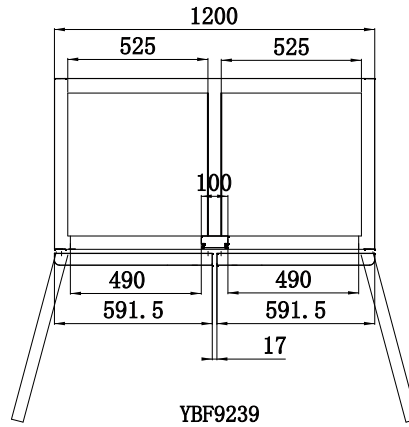

**Top Mounted Double Door
Refrigerator / Freezer**

YBF9239

FEATURES

- Dual-temperature all-in-one fridge and freezer
- 2 door unit only 1200mm wide
- 855 LT Capacity
- Top mounted unit
- Stainless steel exterior and interior
- 2 x Heavy Duty Embraco compressors R404 GAS (Freezer) and R134 GAS (Fridge)
- 40 degree working ambient temperature
- 2 x Carel digital controller for independent control of fridge and freezer
- Self-closing doors
- White PVC heavy duty shelving
- Heavy duty castors for easy mobility
- Recessed door handles standard
- Safety door lock
- Magnetic door gaskets
- Designed to work in the busiest kitchens
- Tailor-made to handle the Australian climate
- Interior Light

DUAL TEMPERATURE ALL-IN-ONE REFRIGERATORS / FREEZERS

INFORMATION	YBF9239
Capacity	855L
Power	700W
Voltage	220~240V/50Hz
Working Temp	-2°C~+8°C / -22°C~-17°C
Ambient Temp	40°C
Dimensions(mm)	W1200 x D745 x H1950,155kg
Packaging Dimensions(mm)	W1240 x D774 x H2030,165kg